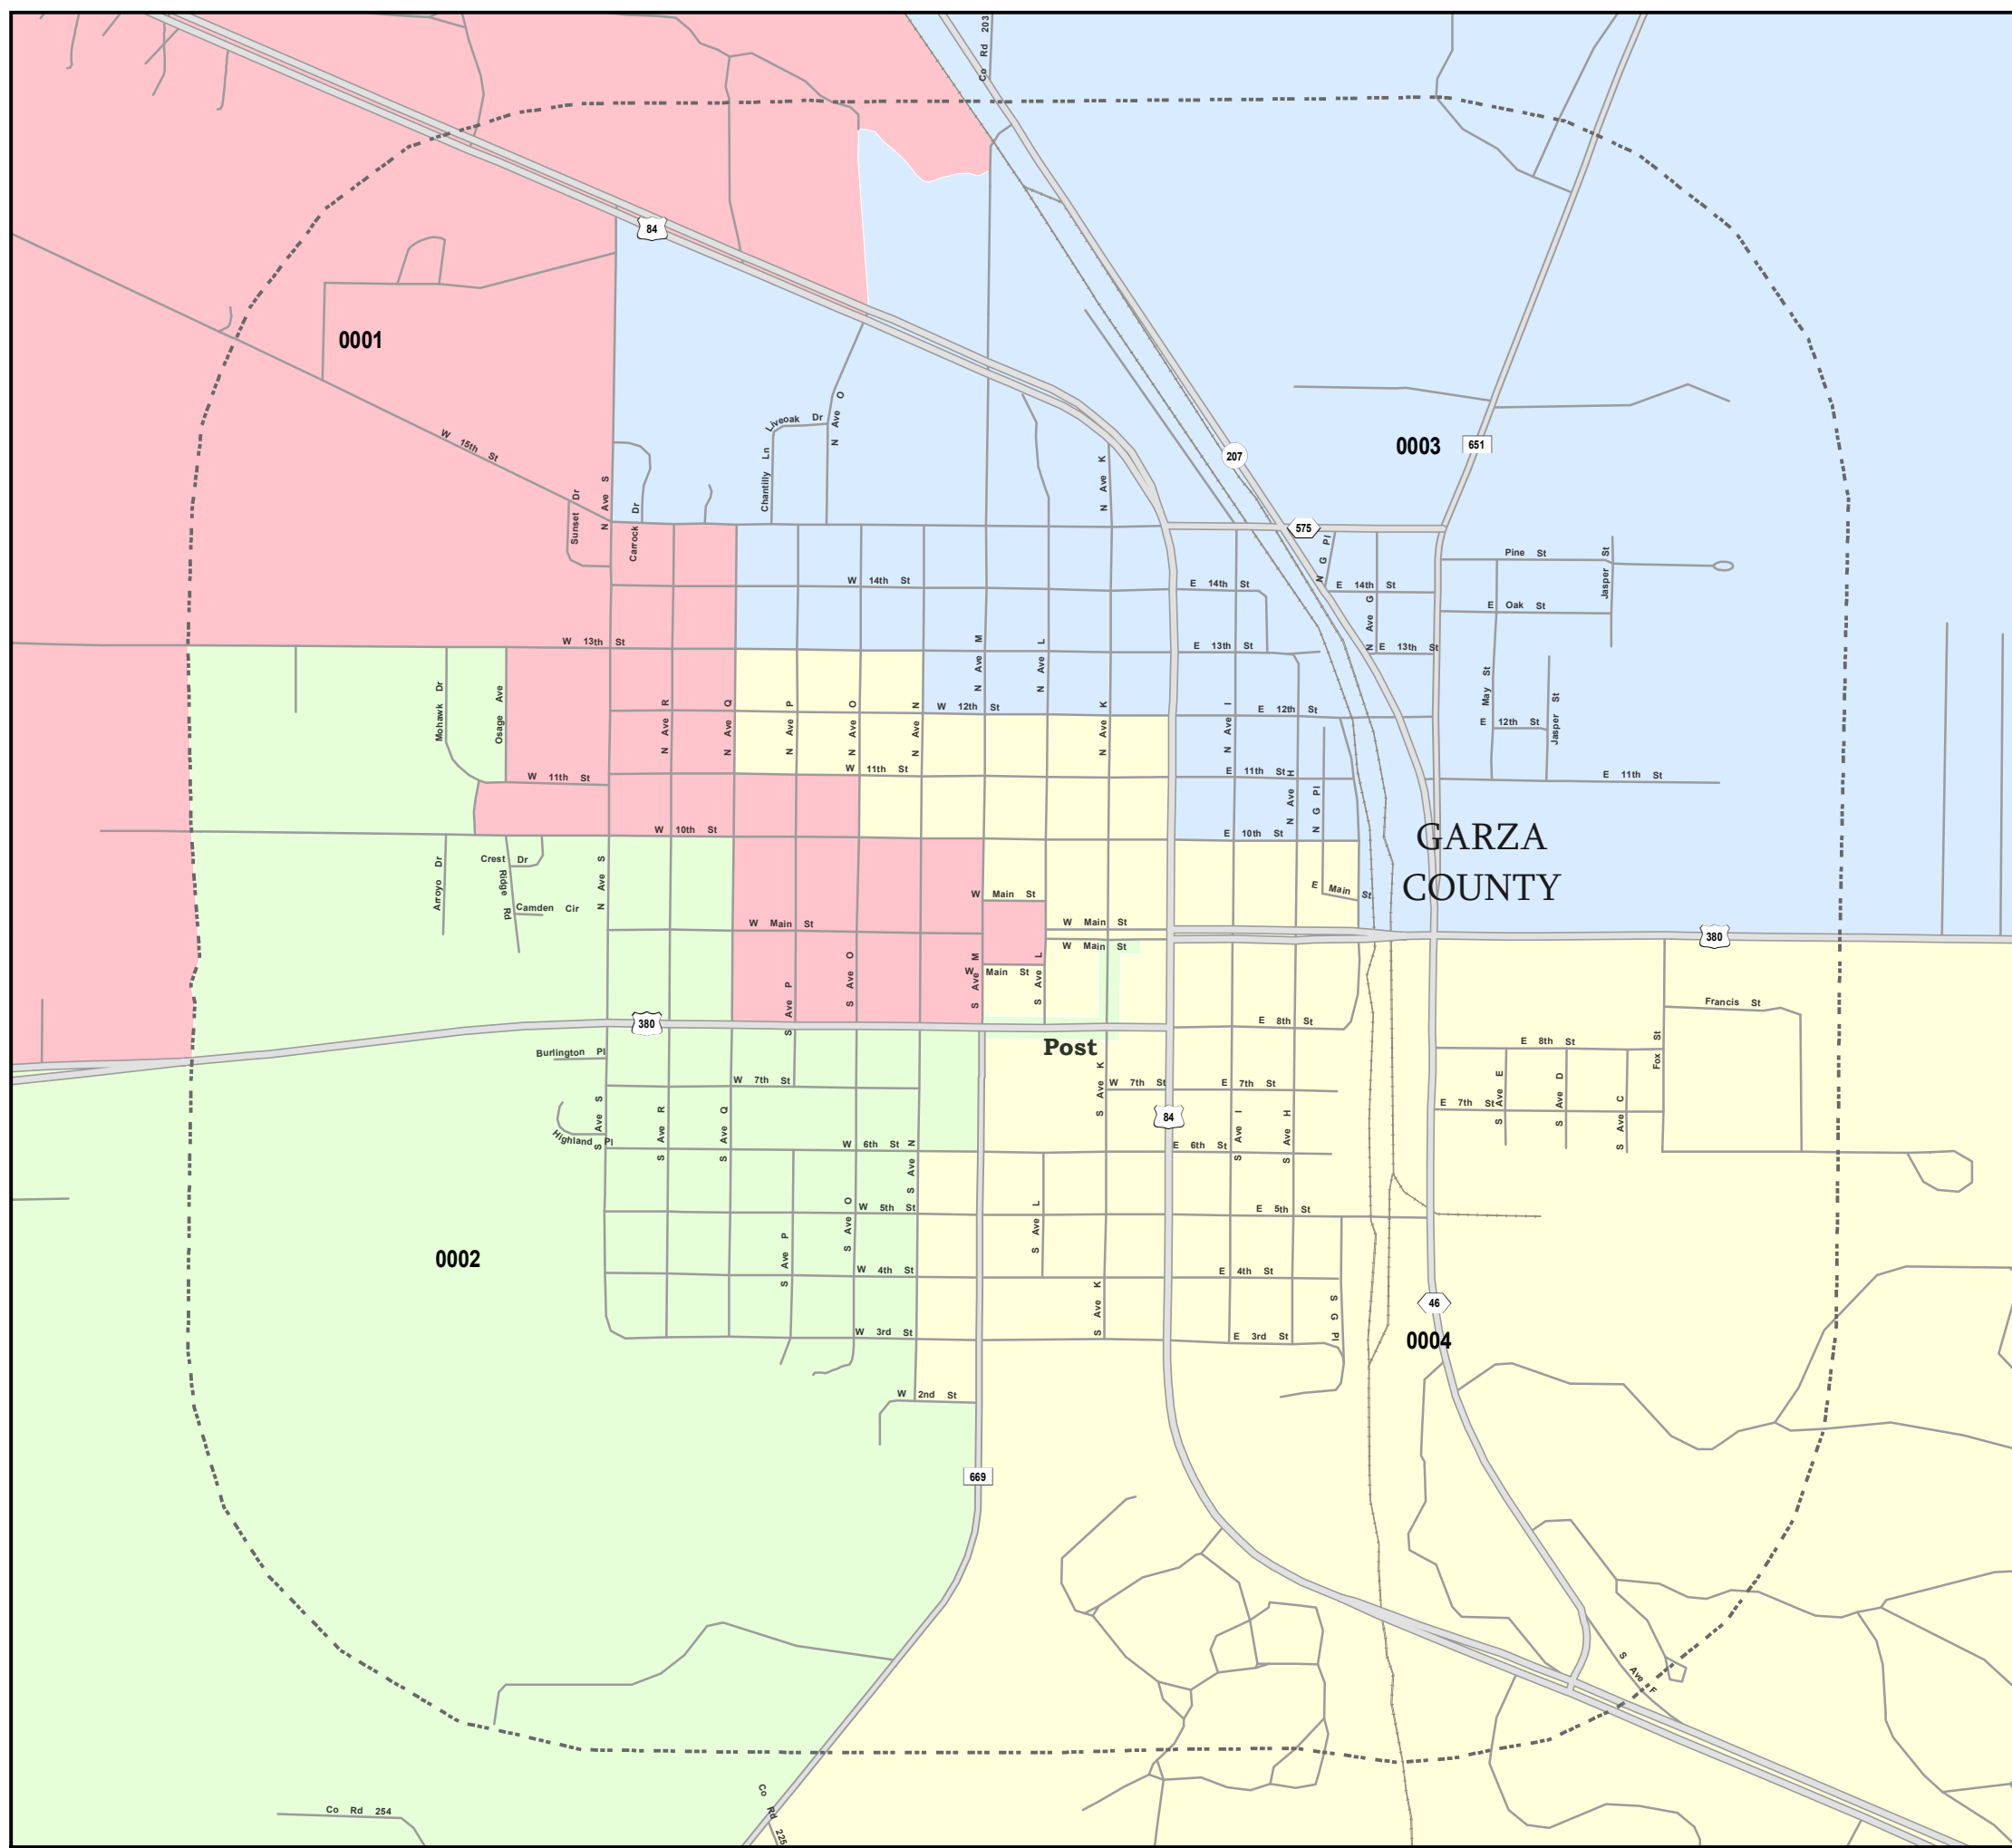

CITY OF POST

2012 Primary Election Precincts

-  **Cities**
-  *Census Designated Places (CDPs)*
-  **COUNTIES**
-  **2012 Primary Election Precincts**

Boundaries other than for legislative, congressional, or State Board of Education districts are for informational purposes only and may be approximate.

25805
2010 Census